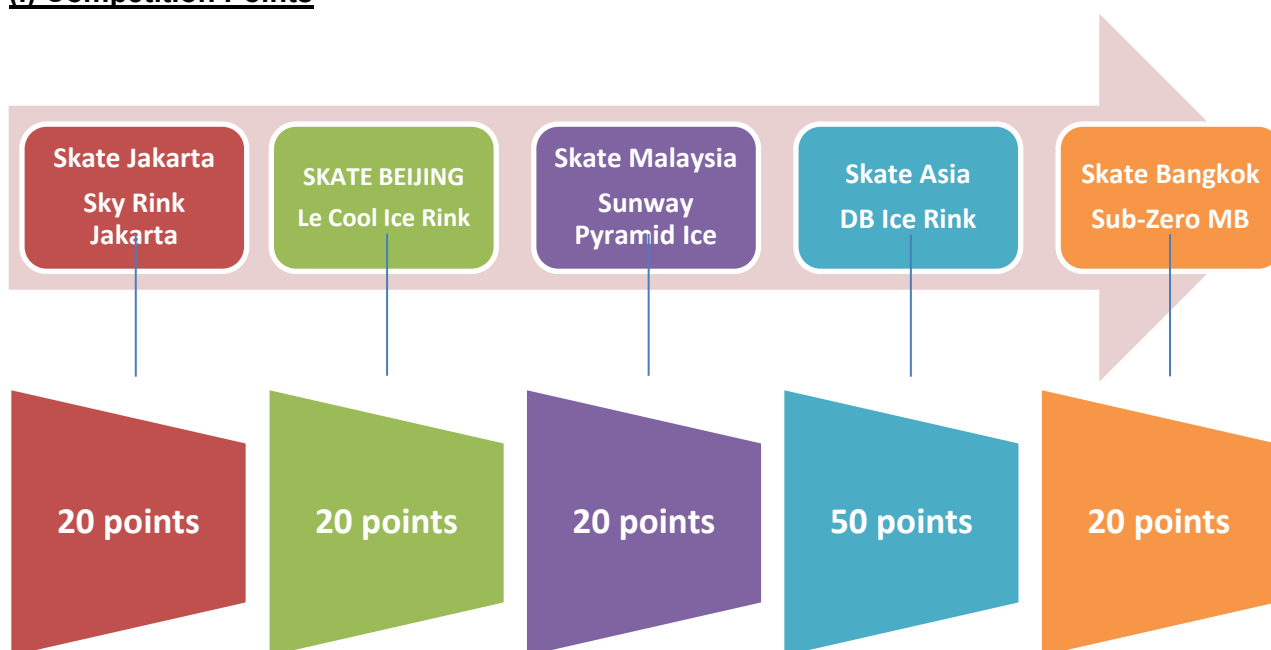

(i) Competition Points

(ii) Participation Points

1 Point will be granted to all skaters who completed each individual event in competition.

(iii) Team Points (for individual event)

Team Points (for individual event)

1st Place	5 Points
2nd Place	4 Points
3rd Place	3 Points
4th Place	2 Points
5th Place	1 Points

(No point for sixth place or below)