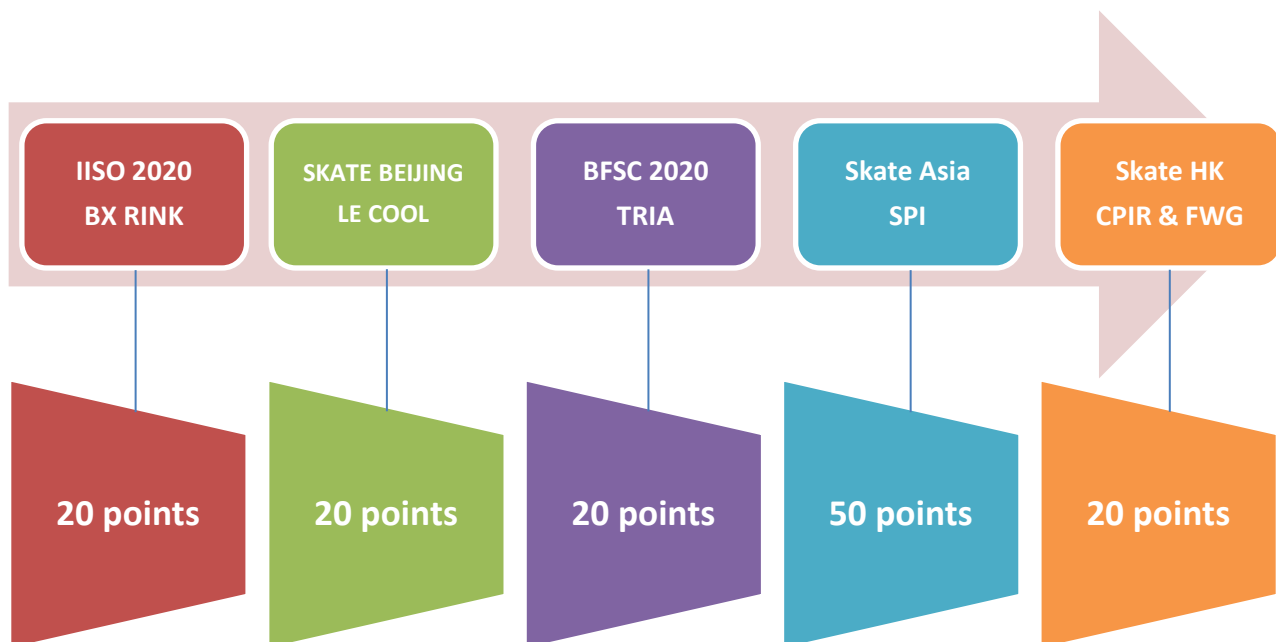

Communication

No.0003 31 December 2019

Championship Series 2020 & New Point System

Championship Series 2020

The Championship Series 2020 will be comprised of below competitions:

Indonesia Ice Skating Open 2020	20 - 22 February 2020	Indonesia
Skate Beijing 2020	10 - 12 April 2020	China
Bangkok Figure Skating Classic 2020	14 - 16 May 2020	Thailand
Skate Asia 2020	8 - 16 August 2020	Malaysia
ISI Skate Hong Kong	7 - 8, 14 - 15 November 2020	Hong Kong
Championship Series 2020 Final	January 2021	Malaysia

ISIAAsia members are invited to participate in ISIAAsia Championship Series 2020 Final if you have a minimum of 75 points. (Accumulated from your participation in ISIAAsia Championship Series 2020.) There are no points limit on Team event, so all members are welcomed to join.

New Point System

Skater Points	Coach Points	Ice Rink Points
Competition Points + Participation Points (for individual event only) + Team Points (individual event) + Team Points (team event)	Accumulate all the skater points which gained by his/her students in the competitions	Accumulate all the skater points which gained by skaters who represent it in the competitions

Competition Points

Participation Points

1 Point will be granted to all skaters who completed each individual event in competition.

Team Points (for individual event)

1 st Place	5 Points
2 nd Place	4 Points
3 rd Place	3 Points
4 th Place	2 Points
5 th Place	1 Points