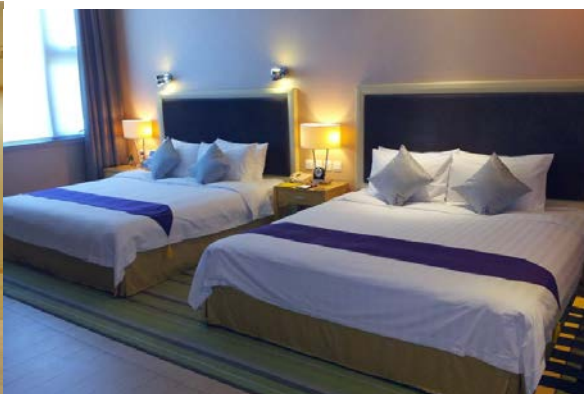

深圳宝轩酒店 The Bauhinia Hotel

Hotel Description

Opened: 2011 Number of rooms: 162 Postcode: 518001 Renovated: 2015

The Shenzhen Bauhinia Hotel (Shenzhen Baoxuan Jiudian) is located in the commercial and financial center, near the Huarun Center, Diwang Building and Shenzhen Bookstore. This prime location grants guests easy access to shopping, dining and entertainment venues. A short stroll takes guests to Shenzhen Train Station and Luohu Port.

Rate:

Room Type	Rate per night (RMB)	Remarks
1 Superior room (King or Twin)	¥ 408	Breakfast included
1 Standard room (King or Twin)	¥ 468	
Executive Twin	¥ 568	
Family Room	¥ 688	
Deluxe Suite	¥ 1028	
Superior Suite	¥ 1688	